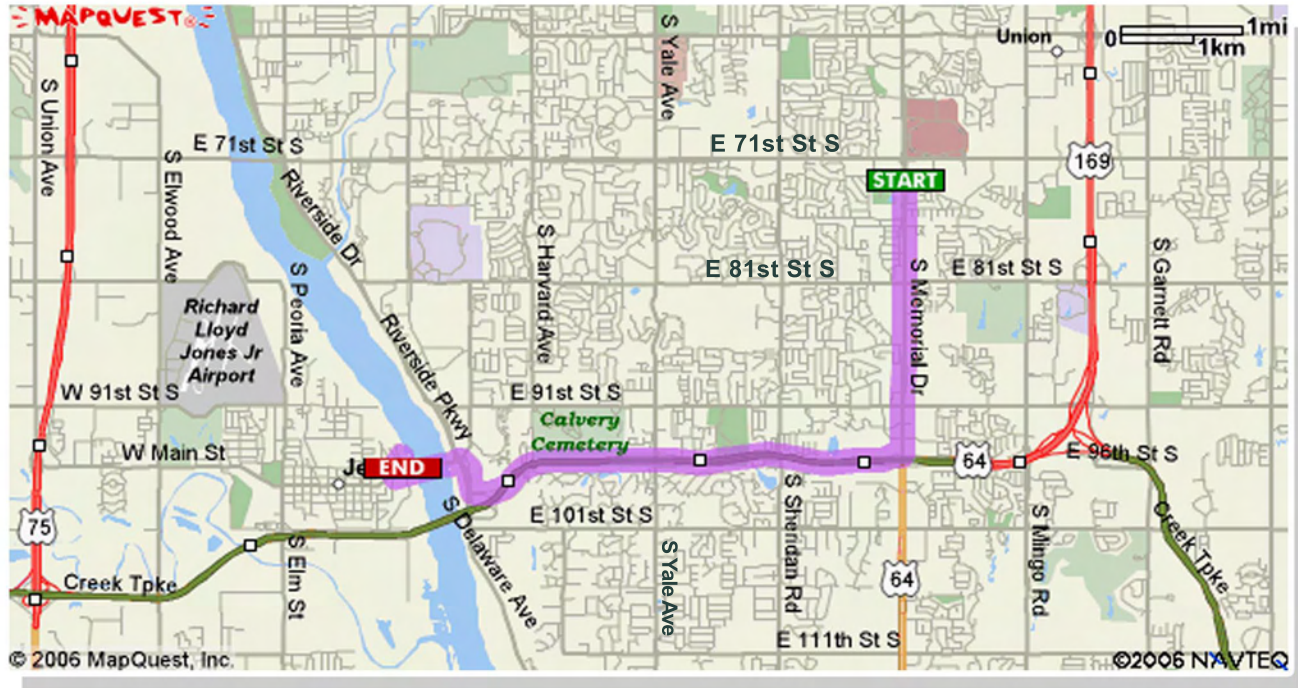

DIRECTIONS TO THE NEW FUNHOUSE, FROM THE OLD:

{ OLD FUNHOUSE
7309 S. MEMORIAL 74133 }

NEW FUNHOUSE 918-254-1646
500 RIVERWALK TERRACE
SUITE 100, 74037

1. Travel south on Memorial Drive to Highway 169/ Creek Turnpike [2.5 miles]
2. Turn right onto Creek Turnpike heading West [3.5 miles]
3. Exit Riverside Drive [Toll is .30 cents]
4. Exit right traveling North on Riverside Drive [.25 miles]
5. Turn left onto the 96th Street Bridge.
6. After the bridge [.25 miles] take an immediate right.
7. The Riverwalk Crossing is on your right!

If you haven't visited the Riverwalk Crossing, you're in for a pleasant surprise!

Unique shopping, excellent restaurants, a new movie theater, and of course, the Fun House are all here, in a beautiful shopping center that faces the Arkansas River!